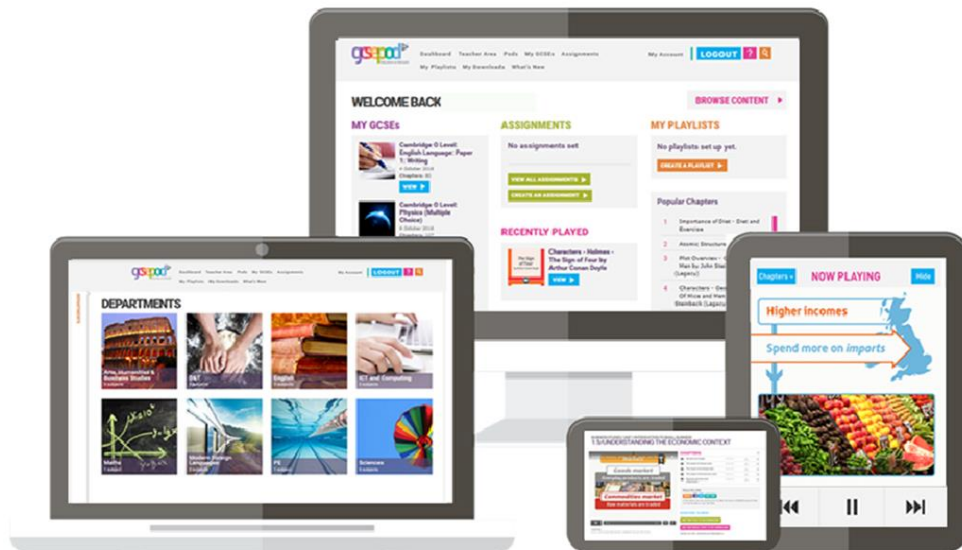

GET ORGANISED, DE-STRESS
GET GREAT GRADES

USE GCSEPOD

Over 4,000 audio-visual Pods

Watch on mobile devices, tablets and PCs

Designed to squeeze exactly the right knowledge you need for
exam success into short 3-5 minute chunks